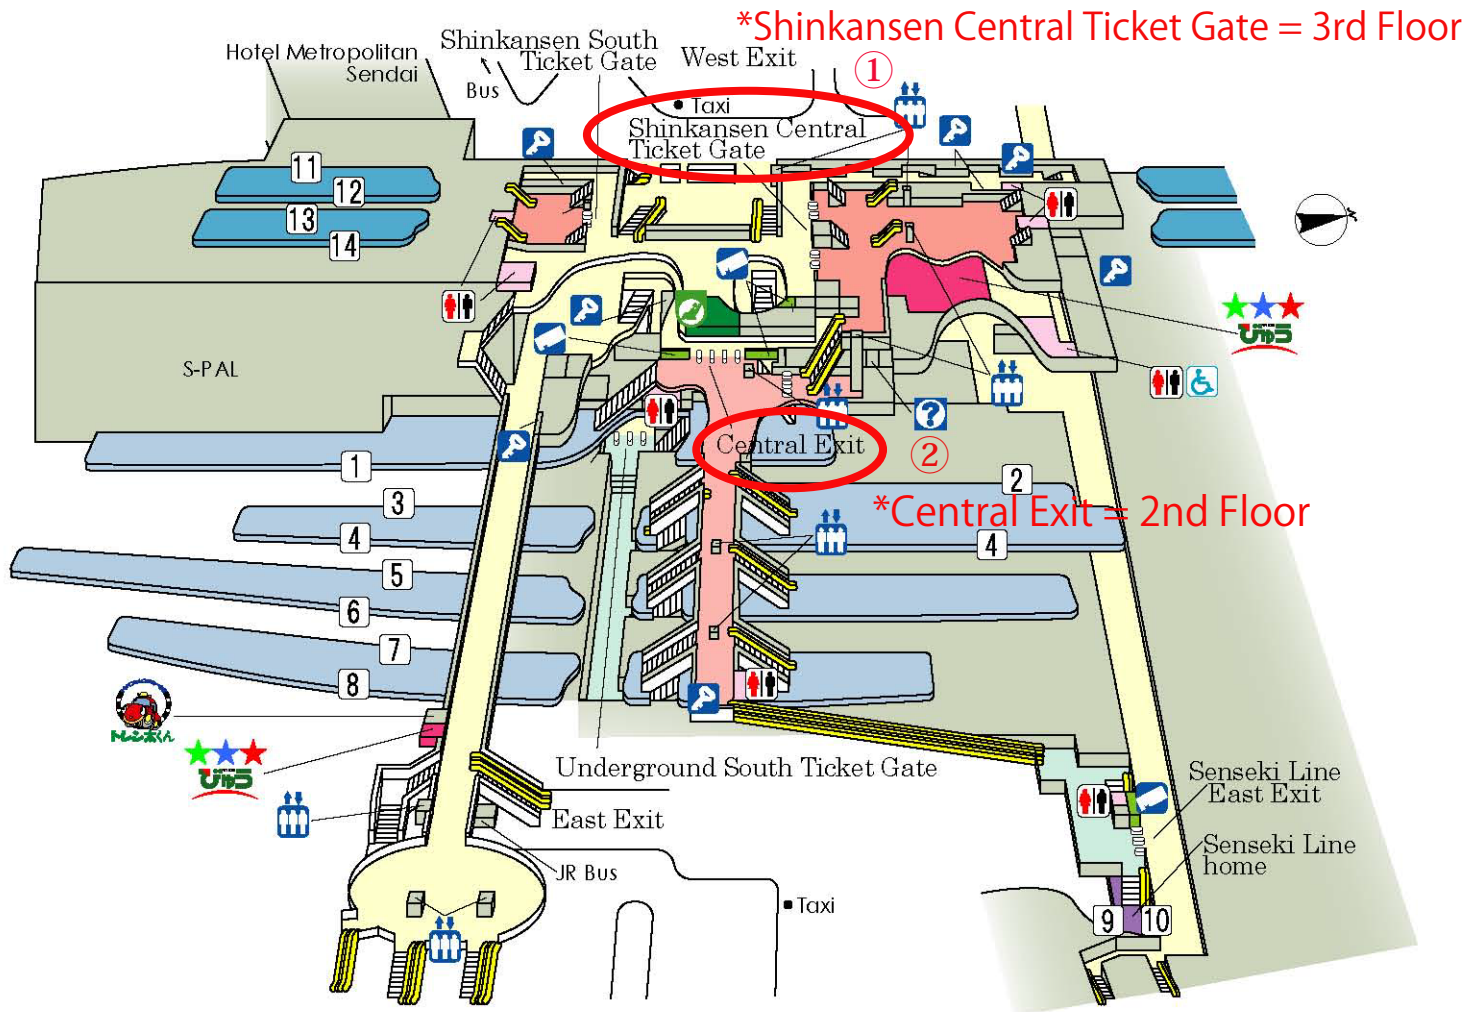

# Sendai Station

©KOTSUSHINBUNSHA

< as of January 2010 >

## Transfer Information

- 1 Tohoku Line
- 2 Tohoku Line
- 3 Tohoku Line, Joban Line
- 3 4 Sendai Airport Transit
- 4 5 6 Tohoku Line, Joban Line
- 7 8 Tohoku Line, Senzan Line, Joban Line
- 9 10 Senseki Line
- 11 12 Tohoku, Akita Shinkansen
- 13 14 Tohoku, Akita Shinkansen

JR Reservation Ticket Offices ("Midori-no-madoguchi")	View Plaza	Rent a Car		
Ticket Vending Machines	Elevator	Information Center	a coin-operated locker	
Restroom	Facility for the Handicapped	Escalator	Ticket Gate	1 Track (Platform)